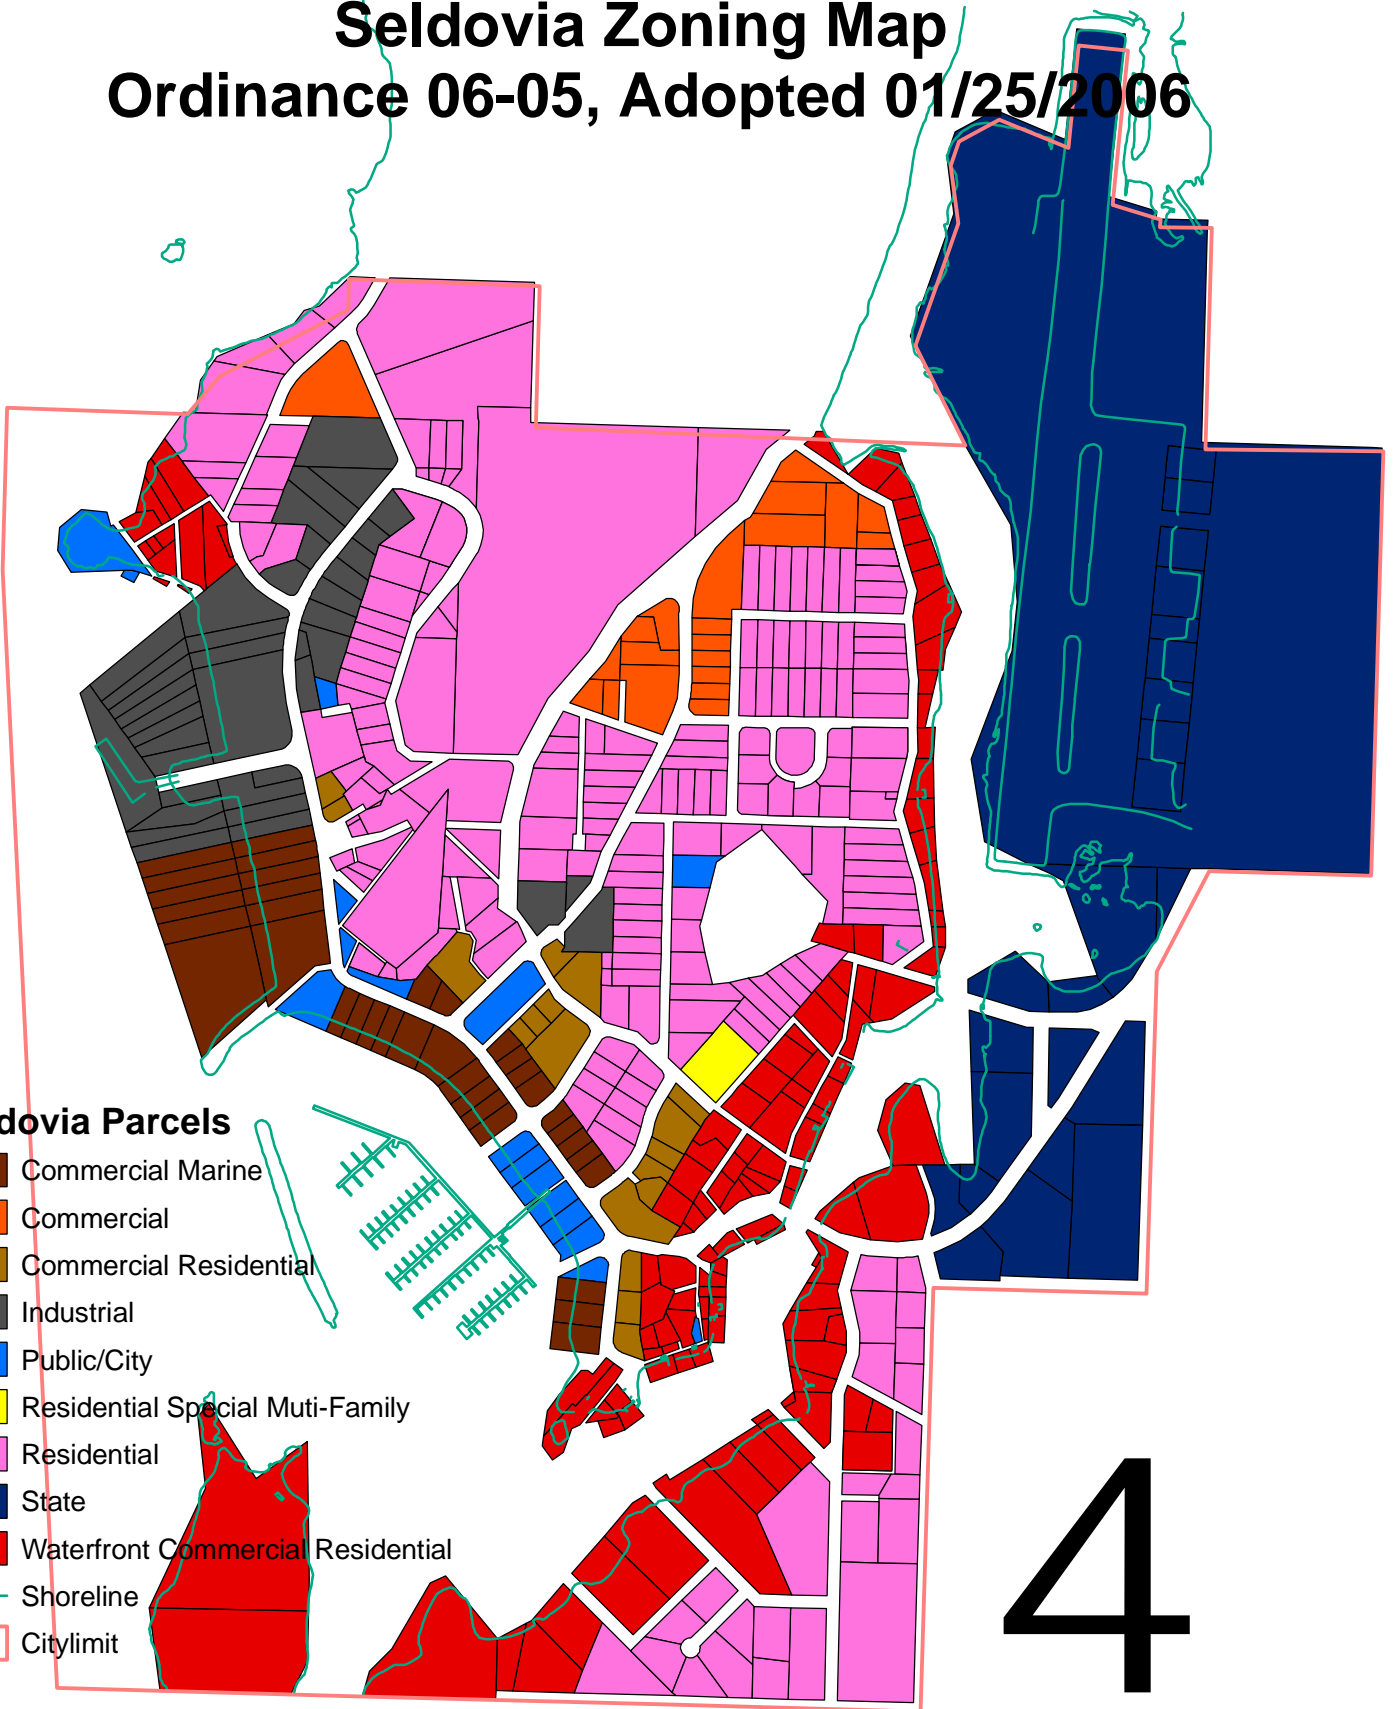

# Seldovia Zoning Map

## Ordinance 06-05, Adopted 01/25/2006

### Seldovia Parcels

-  Commercial Marine
-  Commercial
-  Commercial Residential
-  Industrial
-  Public/City
-  Residential Special Multi-Family
-  Residential
-  State
-  Waterfront Commercial Residential
-  Shoreline
-  Citylimit